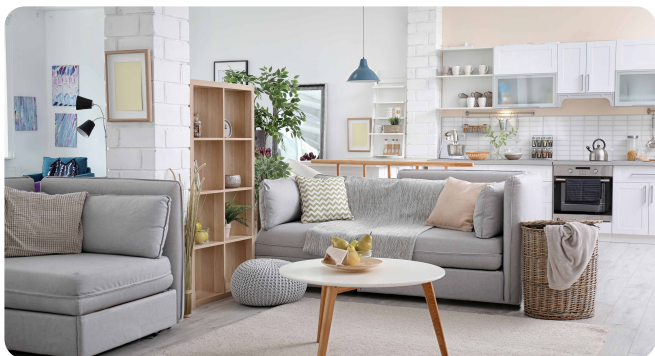

Applicable Scenarios

Living Room