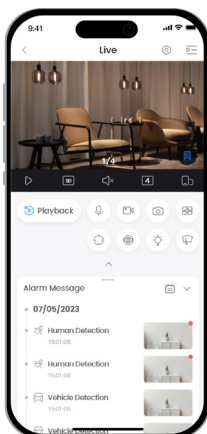

4MP Indoor Fixed-focal Wi-Fi Pan & Tilt Network Camera

DH-H4A

Series Overview

The Hero Series, which is under the Dahua Wireless series, are cameras that are not only easy to install and operate, but also perform outstandingly and are cost-effective. These highly sensitive cameras deliver crystal clear images and offer 360-degree monitoring without blind spots. Their powerful functions, such as human detection and auto tracking, not only assist with the accurate detection and continuous tracking of targets, but also reduce the occurrence of false alarms. It also features two-way talk, which allows you to freely communicate with your scene anytime, anywhere. Information is synchronously sent to your phone to keep you up-to-date. These cameras are widely used in small scenes such as shops and restaurants.

4MP

Clear images with sharp details

One Camera for 360° View

360° monitoring without blind spots

Human Detection

Focuses on what matters and reduces false alarms

Day&Night

Clear images even at night

Auto Tracking

Automatic tracking of targets

Two-way Talk

Communication anytime, anywhere

One-click Privacy Mode

Protects your privacy

H.265

Advanced H.265 compression technology

DMSS App

Easy to use

Micro SD Card

Low-cost storage

Upgrade Your Experience with DMSS

Dahua Mobile Security Surveillance (DMSS) is a professional remote surveillance management platform that offers remote monitoring, device migration, and sharing. When connected to the internet, the platform provides real-time alerts to improve surveillance efficiency and grant flexibility in security management.