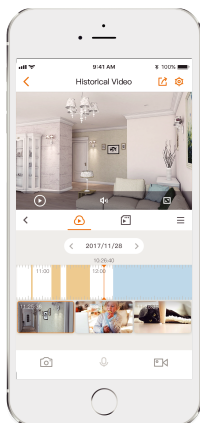

Two-way Talk

Communicate with family and pets easily

Stay close with what you care

With Cloud service, you will have access to what you care as long as Internet is available. You can record daily or motion videos on Cloud and playback anytime anywhere.

<http://www.imoulife.com>