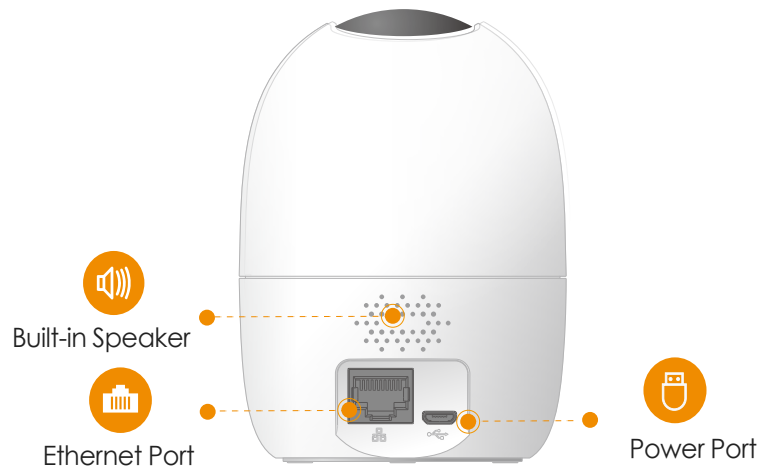

imou

Ranger 2 4MP

4MP H.265 Wi-Fi Pan & Tilt Camera

With 4MP QHD live monitoring and 0~355° pan & -5~80° tilt features, Ranger 2 4MP ensures every corner of your home completely covered. Human Detection quickly finds human targets in images and immediately sends a notification to you. Privacy Mode helps protect your personal privacy when you are home, and Smart Tracking function lets the camera follows moving objects when it detects motion.

Abnormal Sound Alarm

Sends alerts to your smartphone when it detects abnormal sound

Alarm Notification

Sends instant alerts to your mobile phone when an event is detected

Built-in Siren

Scare stangers away from your home

Diversified Storage

Supports NVR, Cloud Storage or Micro SD card (up to 256GB)

Two-way Talk

Communicate with family and pets easily

Stay close with what you care

With Cloud service, you will have access to what you care as long as Internet is available. You can record daily or motion videos on Cloud and playback anytime anywhere.

<http://www.imoulife.com>

Front View

Back View

Specifications

Camera

1/2.7" 4 Megapixel Progressive CMOS
 4MP (2560 x 1440)
 Night Vision: 10m(33ft) Distance
 3.6mm Fixed Lens
 Field of View : 92° (H), 48° (V), 109° (D)
 355° Pan & -5~80° Tilt