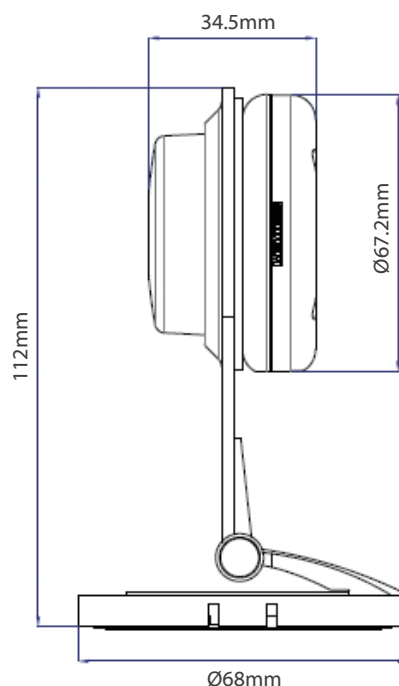

### VIDEO

Display resolution	2.0 Megapixel
Video resolution	1920 x 1080 / 1280 x 720 / 640 x 480 / 320 x 240
Video compression	H.264 (Main Profile) / MJPEG
Frame rate	30fps
Multiple video streaming	2 (H.264)

### GENERAL

Image sensor	1/2.7" CMOS image sensor
Min illumination	0.1 Lux / 0.05 Lux (IR LED ON)
Lens	f2.8mm / F = 1.8
Viewing angle	101° (Horizontal) / 58° (Vertical)
IR effective distance	<5m
IR-cut filter	Yes
Image adjustment	Brightness, Contrast, Hue, Shutter Time, Sense-Up, Day & Night Adjustable, De-noise
Flip image	Flip and mirror
White balance	Auto
AGC	Auto
Sharpness	Yes
DWDR	Yes
Two-way audio	Yes
LED indicator	4 LEDs
Button	1 button for WPS/Reset - Press 1 second for WPS - Press 3 seconds for Reset

### OTHERS

Micro-SD card slot	Micro-SD up to 128GB
Microphone	Yes
Speaker	Yes
Operating temperature	0°C - 40°C
Operating humidity	< 90% relative humidity
Power source (±10%)	5V / 1A, Micro-USB adaptor
Power consumption (±10%)	4.0 W Max.
Net weight (kg)	0.1
Dimension (LxWxH)	68 x 68 x 112mm